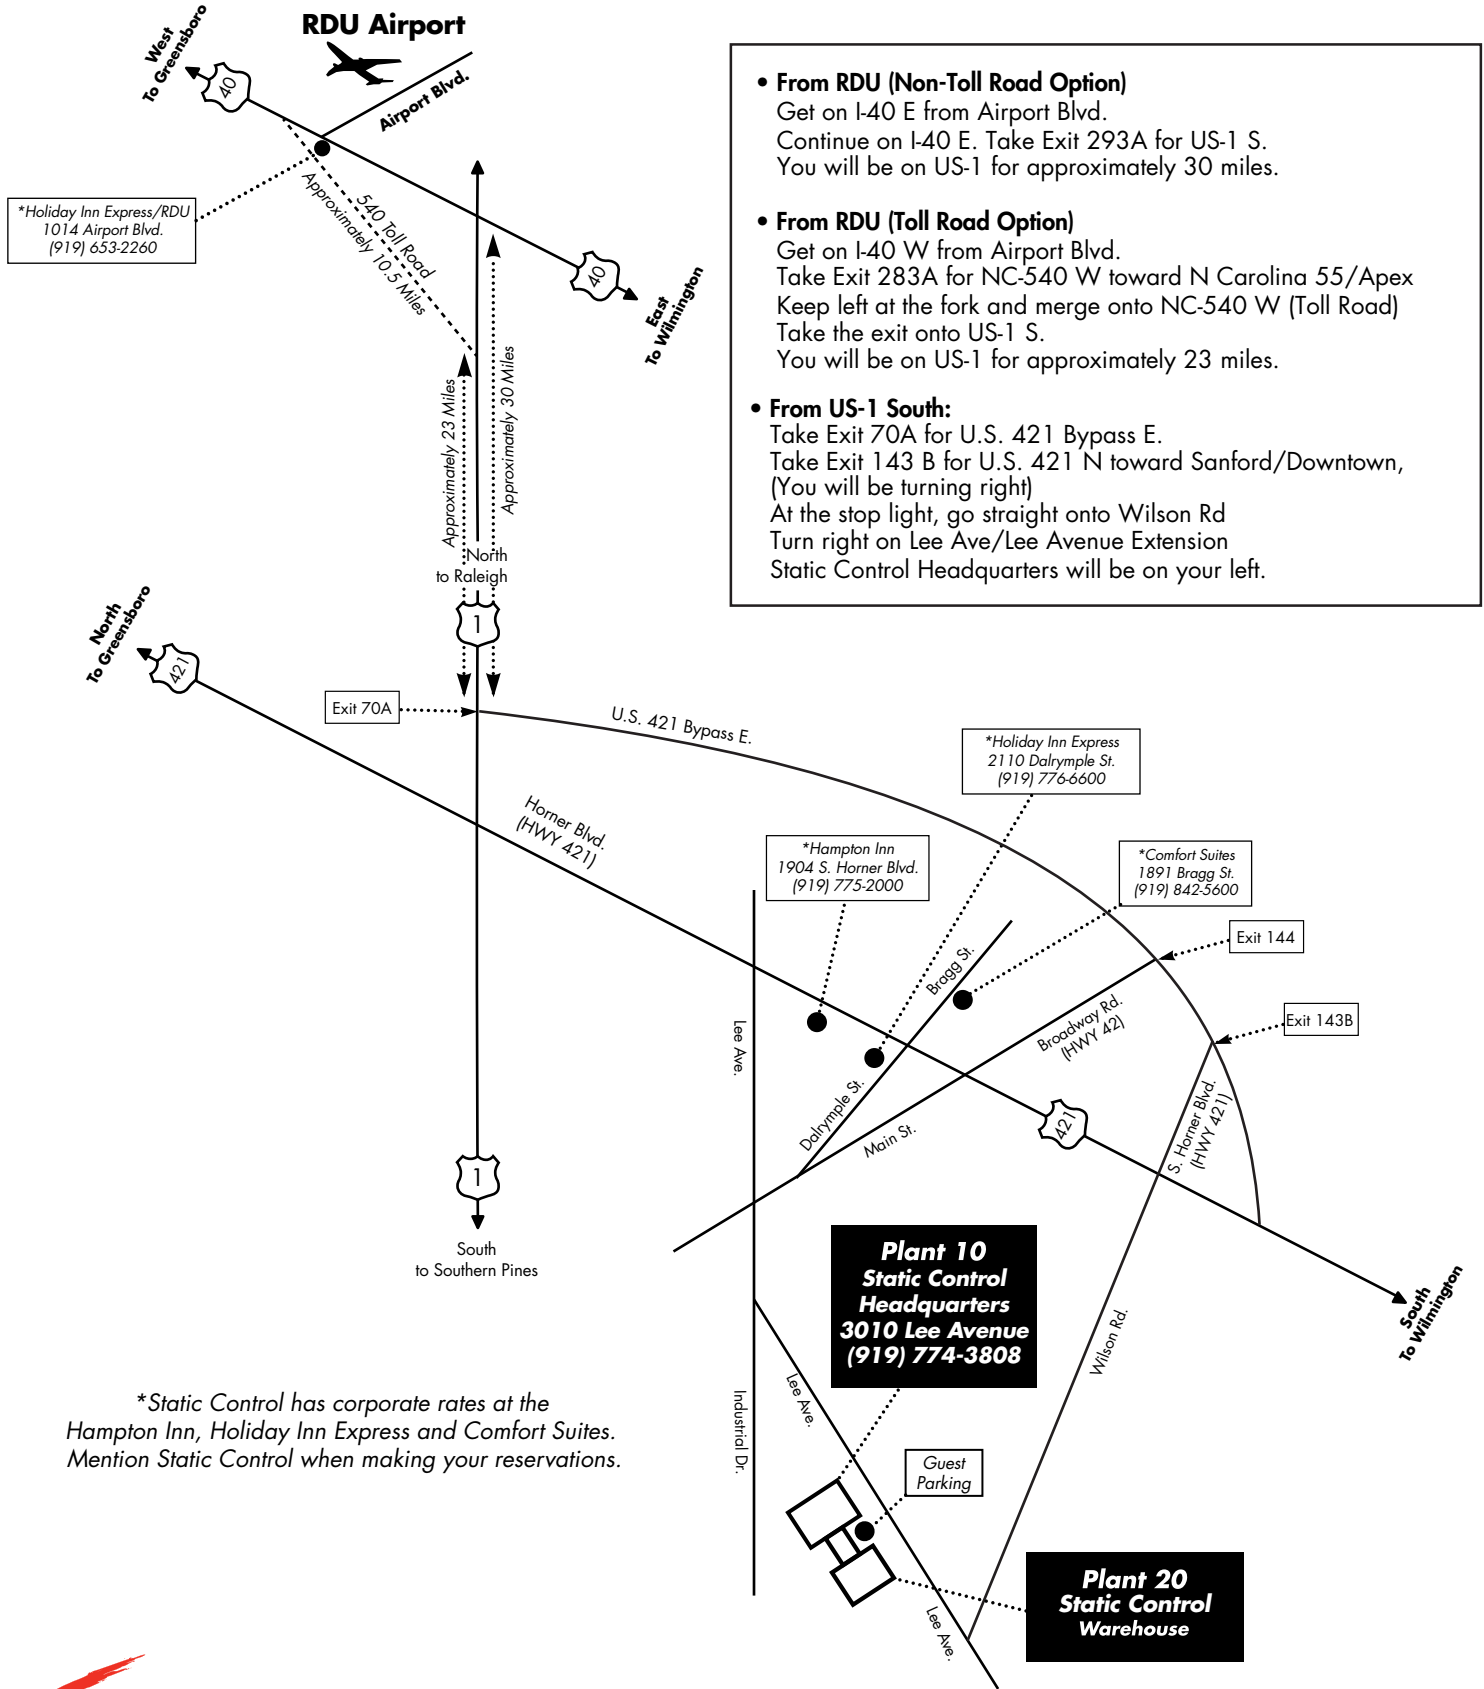

Directions from RDU Airport to Static Control, Sanford, NC

Static Control®

www.scc-inc.com

3010 Lee Avenue • PO Box 152 • Sanford, NC 27331

US/Can 800.488.2426 • Int'l +1 919.774.3808